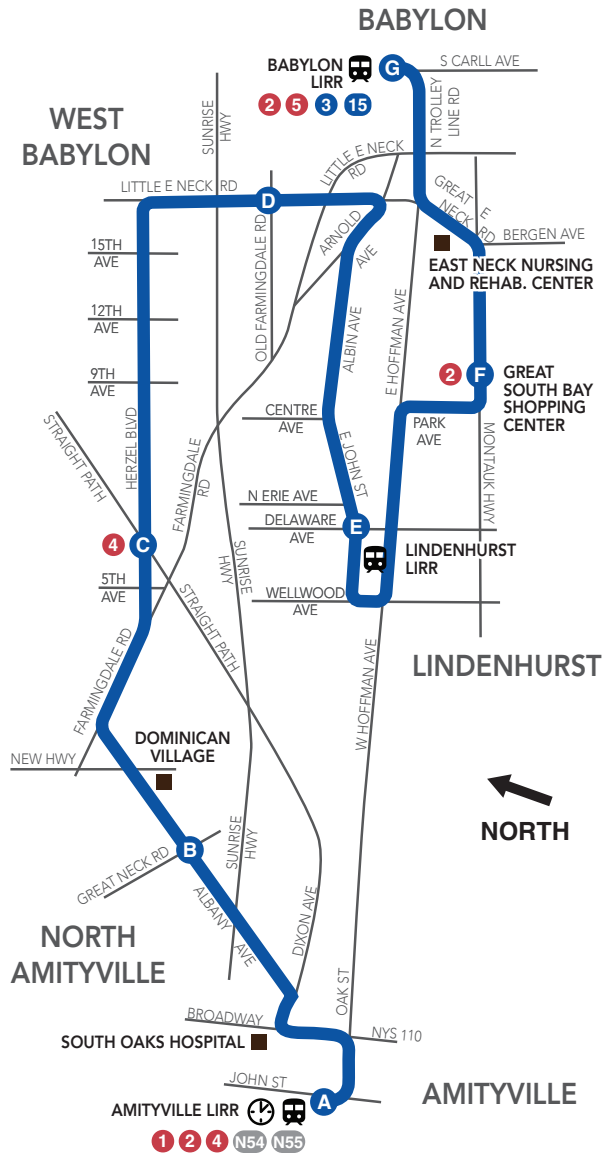

← **Información
en español**

10 Amityville LIRR to Babylon LIRR

Every 60 Minutes
Every Day

- Amityville LIRR
- North Amityville
- Dominican Village
- North Lindenhurst
- West Babylon
- Lindenhurst LIRR
- Great South Bay Shopping Center
- Babylon LIRR

WEEKDAYS Eastbound

Towards Babylon LIRR

WEEKDAYS Westbound

Towards Amityville LIRR

WEEKENDS Eastbound

Towards Babylon LIRR

- Route 10**
- A** Timepoint
- 🕒** Timed Transfer Location*
- 1 3 H10** Available Transfers
- 🚆** LIRR Station
- Point of Interest

*Schematic map.
Not to scale.
Timed transfers may not be available to all routes.

Amityville LIRR	North Amityville Albany Ave / Great Neck Rd	West Babylon Herzel Blvd / Straight Path	West Babylon Little E Neck Rd / Old Farmingdale Rd	Lindenhurst E John St / N Delaware Ave	Babylon Great South Bay Shopping Center	Babylon LIRR
🕒 A	B	C	D	E	F	G
5:05	5:13	5:24	5:34	5:43	5:50	5:59
6:05	6:13	6:24	6:34	6:43	6:50	6:59
7:05	7:13	7:24	7:34	7:43	7:50	7:59
8:05	8:13	8:24	8:34	8:43	8:50	8:59
9:02	9:10	9:21	9:31	9:42	9:49	9:59
10:02	10:10	10:21	10:31	10:42	10:49	10:59
11:02	11:10	11:21	11:31	11:42	11:49	11:59
12:02	12:10	12:21	12:31	12:42	12:49	12:59
1:02	1:10	1:21	1:31	1:42	1:49	1:59
2:02	2:10	2:21	2:31	2:42	2:49	2:59
3:02	3:11	3:23	3:33	3:44	3:51	4:01
4:02	4:11	4:23	4:33	4:44	4:51	5:01
5:02	5:11	5:23	5:33	5:44	5:51	6:01
6:02	6:11	6:23	6:33	6:44	6:51	7:01
7:08	7:17	7:29	7:39	7:48	7:55	8:04
8:08	8:17	8:29	8:39	8:48	8:55	9:04
9:08	9:17	9:29	9:39	9:48	9:55	10:04
10:08	10:17	10:29	10:39	10:48	10:55	11:04